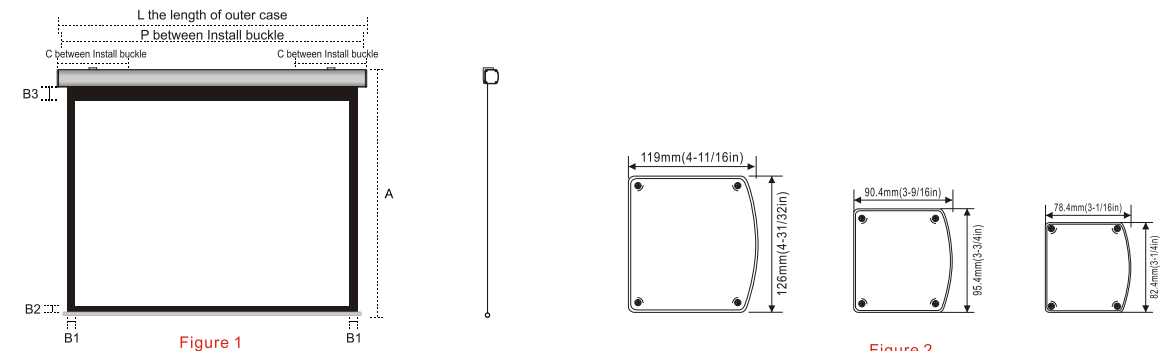

### Manual Pull-Down Screen (Middle Size Case)

Format	4:3		16:9			1:1
Modle	FA-S120	FA-S150	FA-S92	FA-S100	FA-S106	FA-S96
Specification(in)	120	150	92	100	106	96
Viewing Area WxH	2340x1755	2817x2110	2030x1145	2214x1245	2340x1320	2656x1494
	in 92-1/8x69-3/32	110-29/32x83-1/16	79-7/8x45-1/16	87-5/32x49	92-1/8x51-31/32	104-9/16x58-13/16
L total length	mm 2504	2987	2200	2384	2504	2626
	in 98-19/32	117-19/32	86-39/64	93-27/32	98-19/32	111-1/4
A size	mm 2110	2385	1830	1830	2130	2615
	in 83-1/16	93-7/8	72-1/16	72-3/64	83-7/16	102-15/16
P size	mm 2474	2957	2170	2354	2474	2796
	in 97-13/32	116-13/32	85-7/16	92-5/16	97-13/32	110-1/16
C size	mm 400	500	300	300	300	400
	in 15-3/4	19-11/16	11-13/16	11-13/16	11-13/16	15-3/4
B1 size	mm 47	50	50	50	47	50
	in 1-27/32	1-31/32	1-31/32	1-31/32	1-27/32	1-31/32
B3 size	mm 50	50	430	330	550	380
	in 1-31/32	1-31/32	16-7/8	13	21-21/32	15
B2 size	mm 50	50	45	450	374	194
	in 1-31/32	1-31/32	1-3/4	17-11/16	14-23/32	7-5/8
Packaging LxWxH	mm 2580	3063	2276	2460	2580	2902
	in 101-9/16	120-19/32	89-5/8	96-27/32	101-9/16	114-1/4
	x7-9/32x7	x7-9/32x7	x7-9/32x7	x7-9/32x7	x7-9/32x7	x7-9/32x7
Net Weight (Kg)	11.6	14.1	10.1	10.8	11.7	13.1
Gross Weight (Kg)	14.2	17.1	12.4	13.3	14.3	15.9

### Optional Screen Fabrics

WM5	✓	✓	✓	✓	✓	✓
WM7	✓	✓	✓	✓	✓	✓
GM5	✓	✓	✓	✓	✓	✓
GB8	✓	✓	✓	✓	✓	✓

Sizes and specifications are subject to change at anytime. [The tolerance for L, p is about ±5mm(3/16in)]

Figure 1